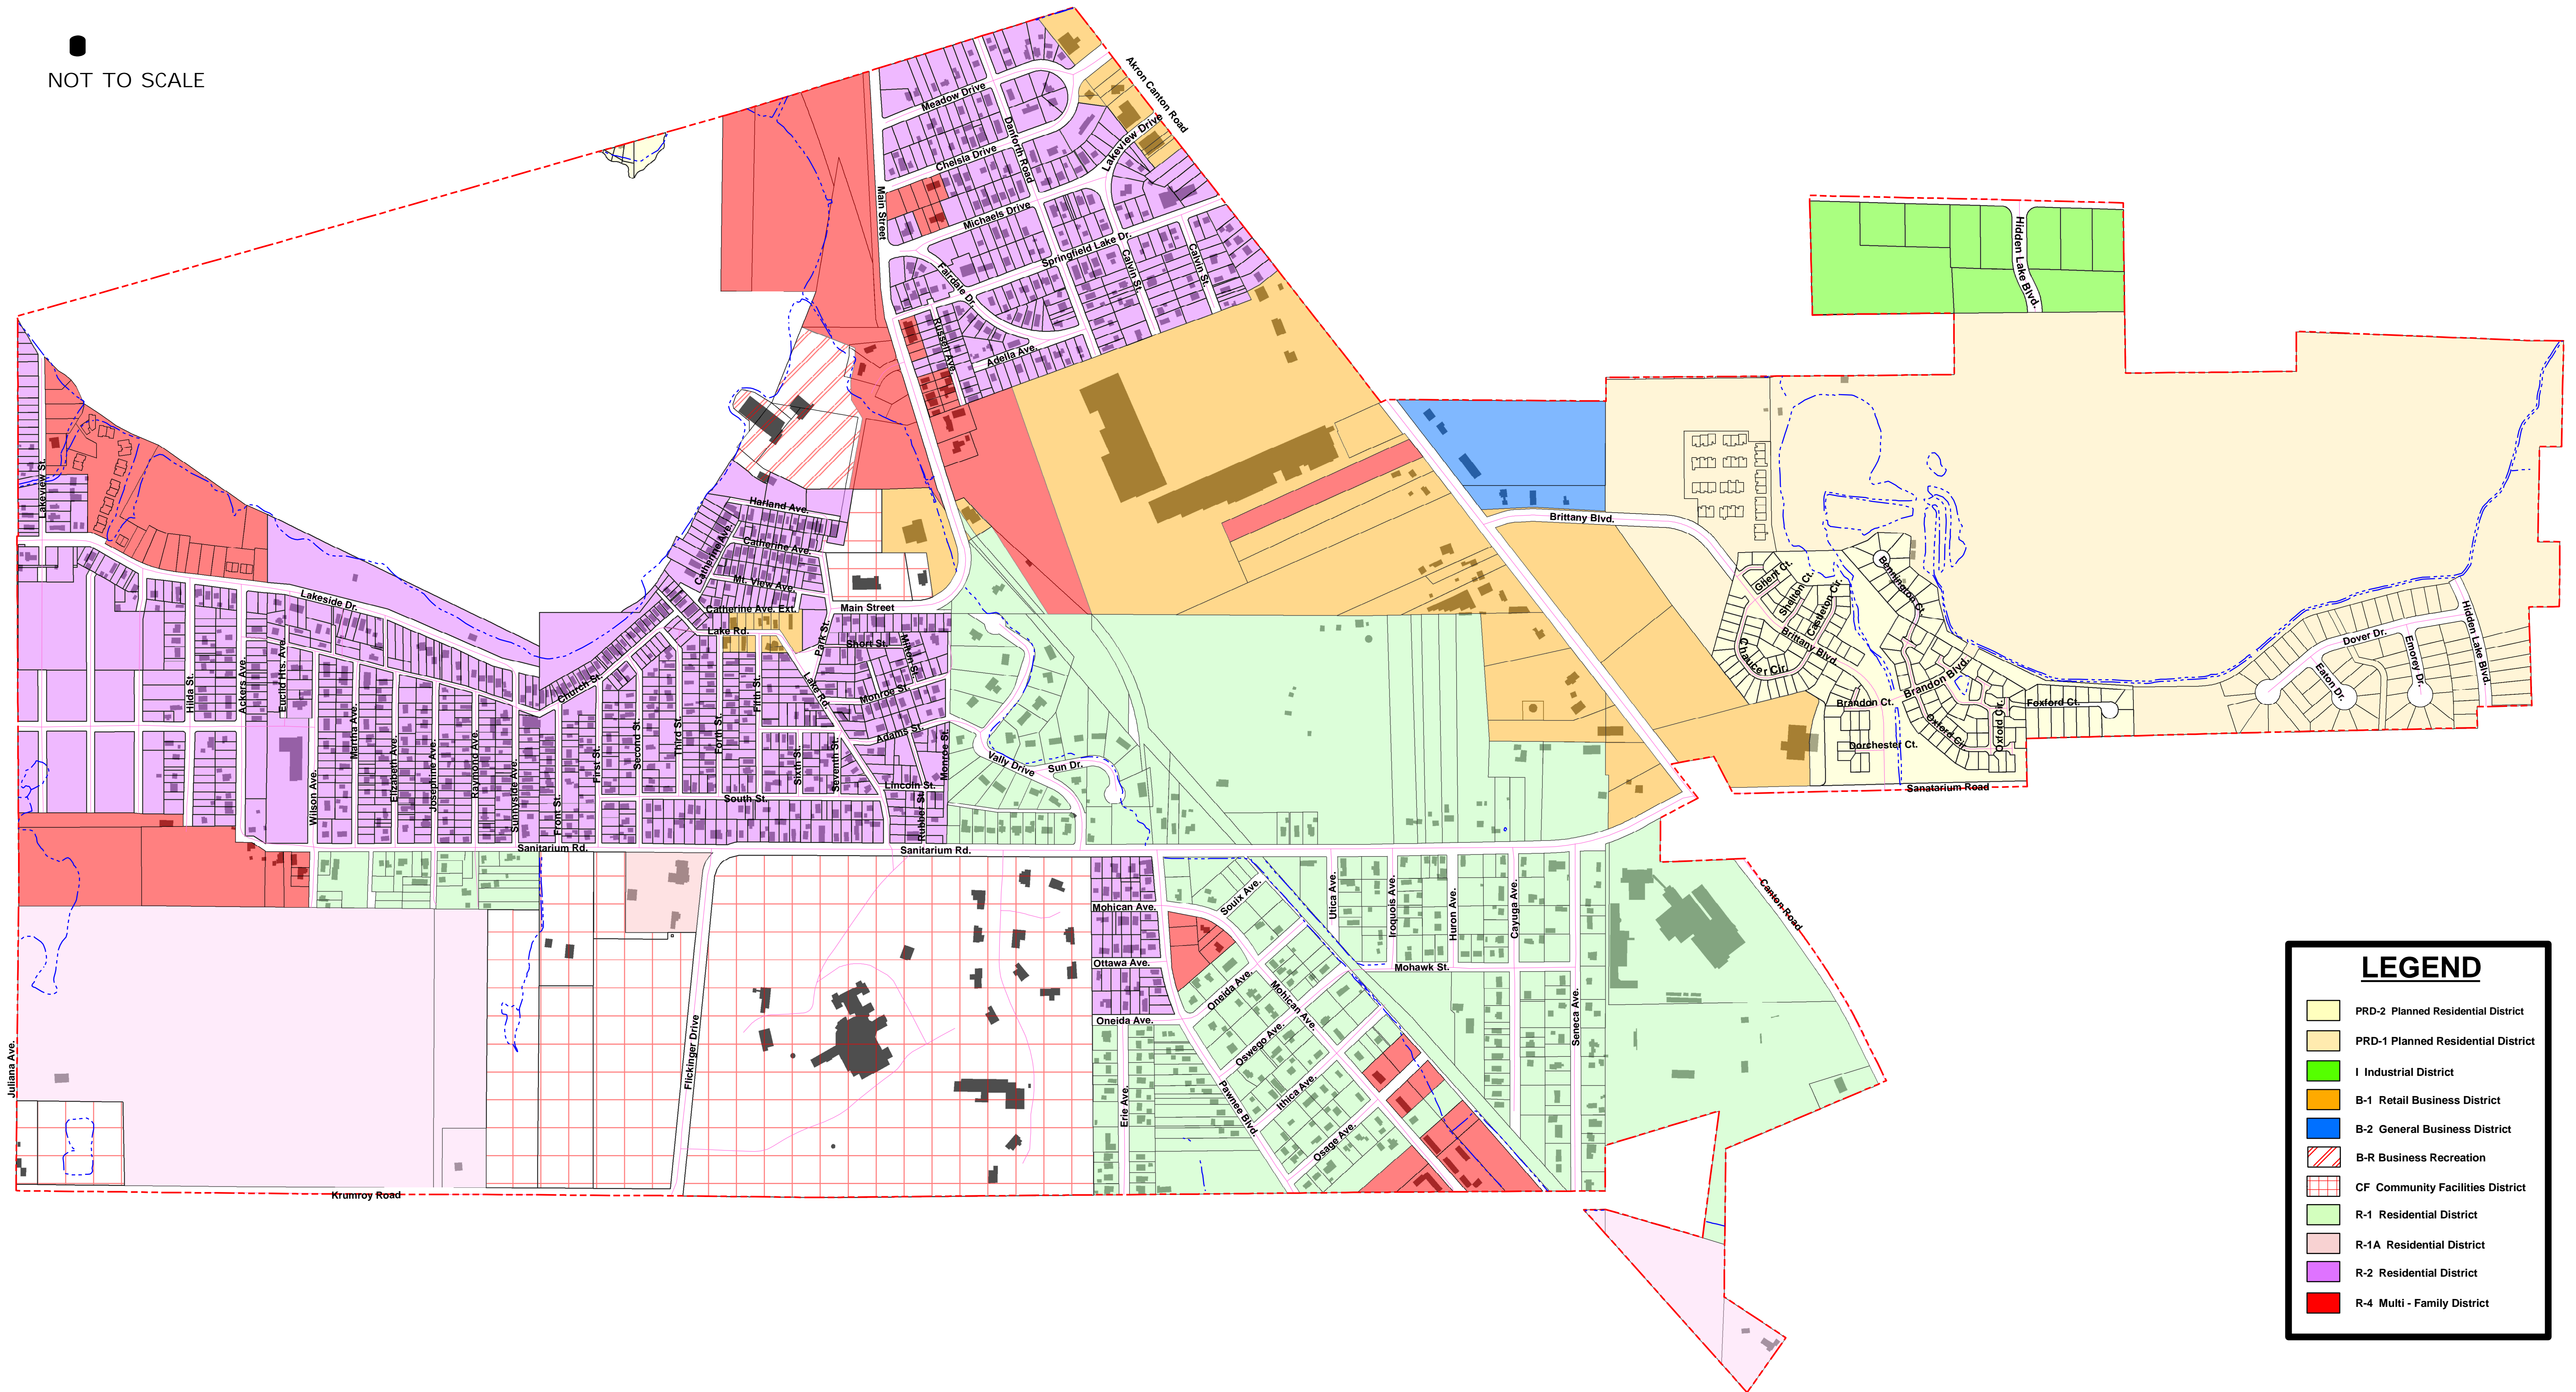

●  
●  
NOT TO SCALE

LEGEND	
[Light Yellow Box]	PRD-2 Planned Residential District
[Light Orange Box]	PRD-1 Planned Residential District
[Green Box]	I Industrial District
[Orange Box]	B-1 Retail Business District
[Blue Box]	B-2 General Business District
[Red and White Striped Box]	B-R Business Recreation
[Pink and White Striped Box]	CF Community Facilities District
[Light Green Box]	R-1 Residential District
[Light Orange Box]	R-1A Residential District
[Purple Box]	R-2 Residential District
[Red Box]	R-4 Multi - Family District

**Village of Lakemore, Ohio**  
 P.O. Box 455  
 Lakemore , Ohio 44250

Zoning Map